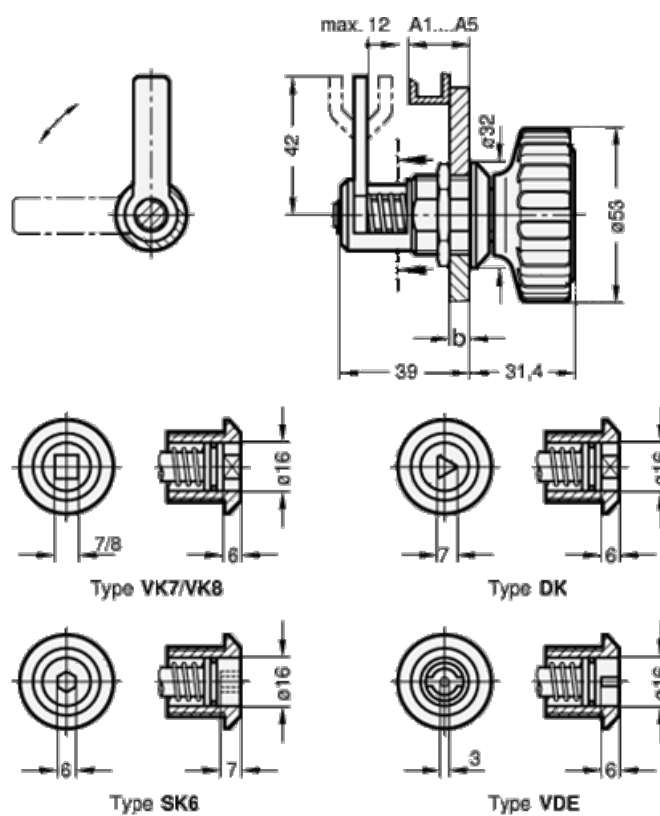

Article number: 201161VK7A1

Description: E+G Door lock GN 116.1-VK7-A1
VK7 with square spindle A/F7

Measures

b max = 6
Door + frame thickness = 4-16